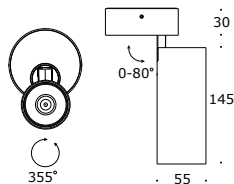

POINTER 60 BASE

Spotlight with base in tubular form with deeply recessed lamp position for minimal visual impact. Suitable for accent lighting. Available in 230V/GU10 version.

POINTER 60 BASE GU10

reference	4610
500	wattage max 35 W
IP20	lamp QPAR51
230V	base GU10

POINTER 60 BASE COB

Non-dimmable driver	
reference	4611HW/WW/W 4612HW/WW/W
500	wattage 12.9 W
IP20	lamp COB 2700, 3000, 4000 K / CRI 97+
230V	optics 32° 16°